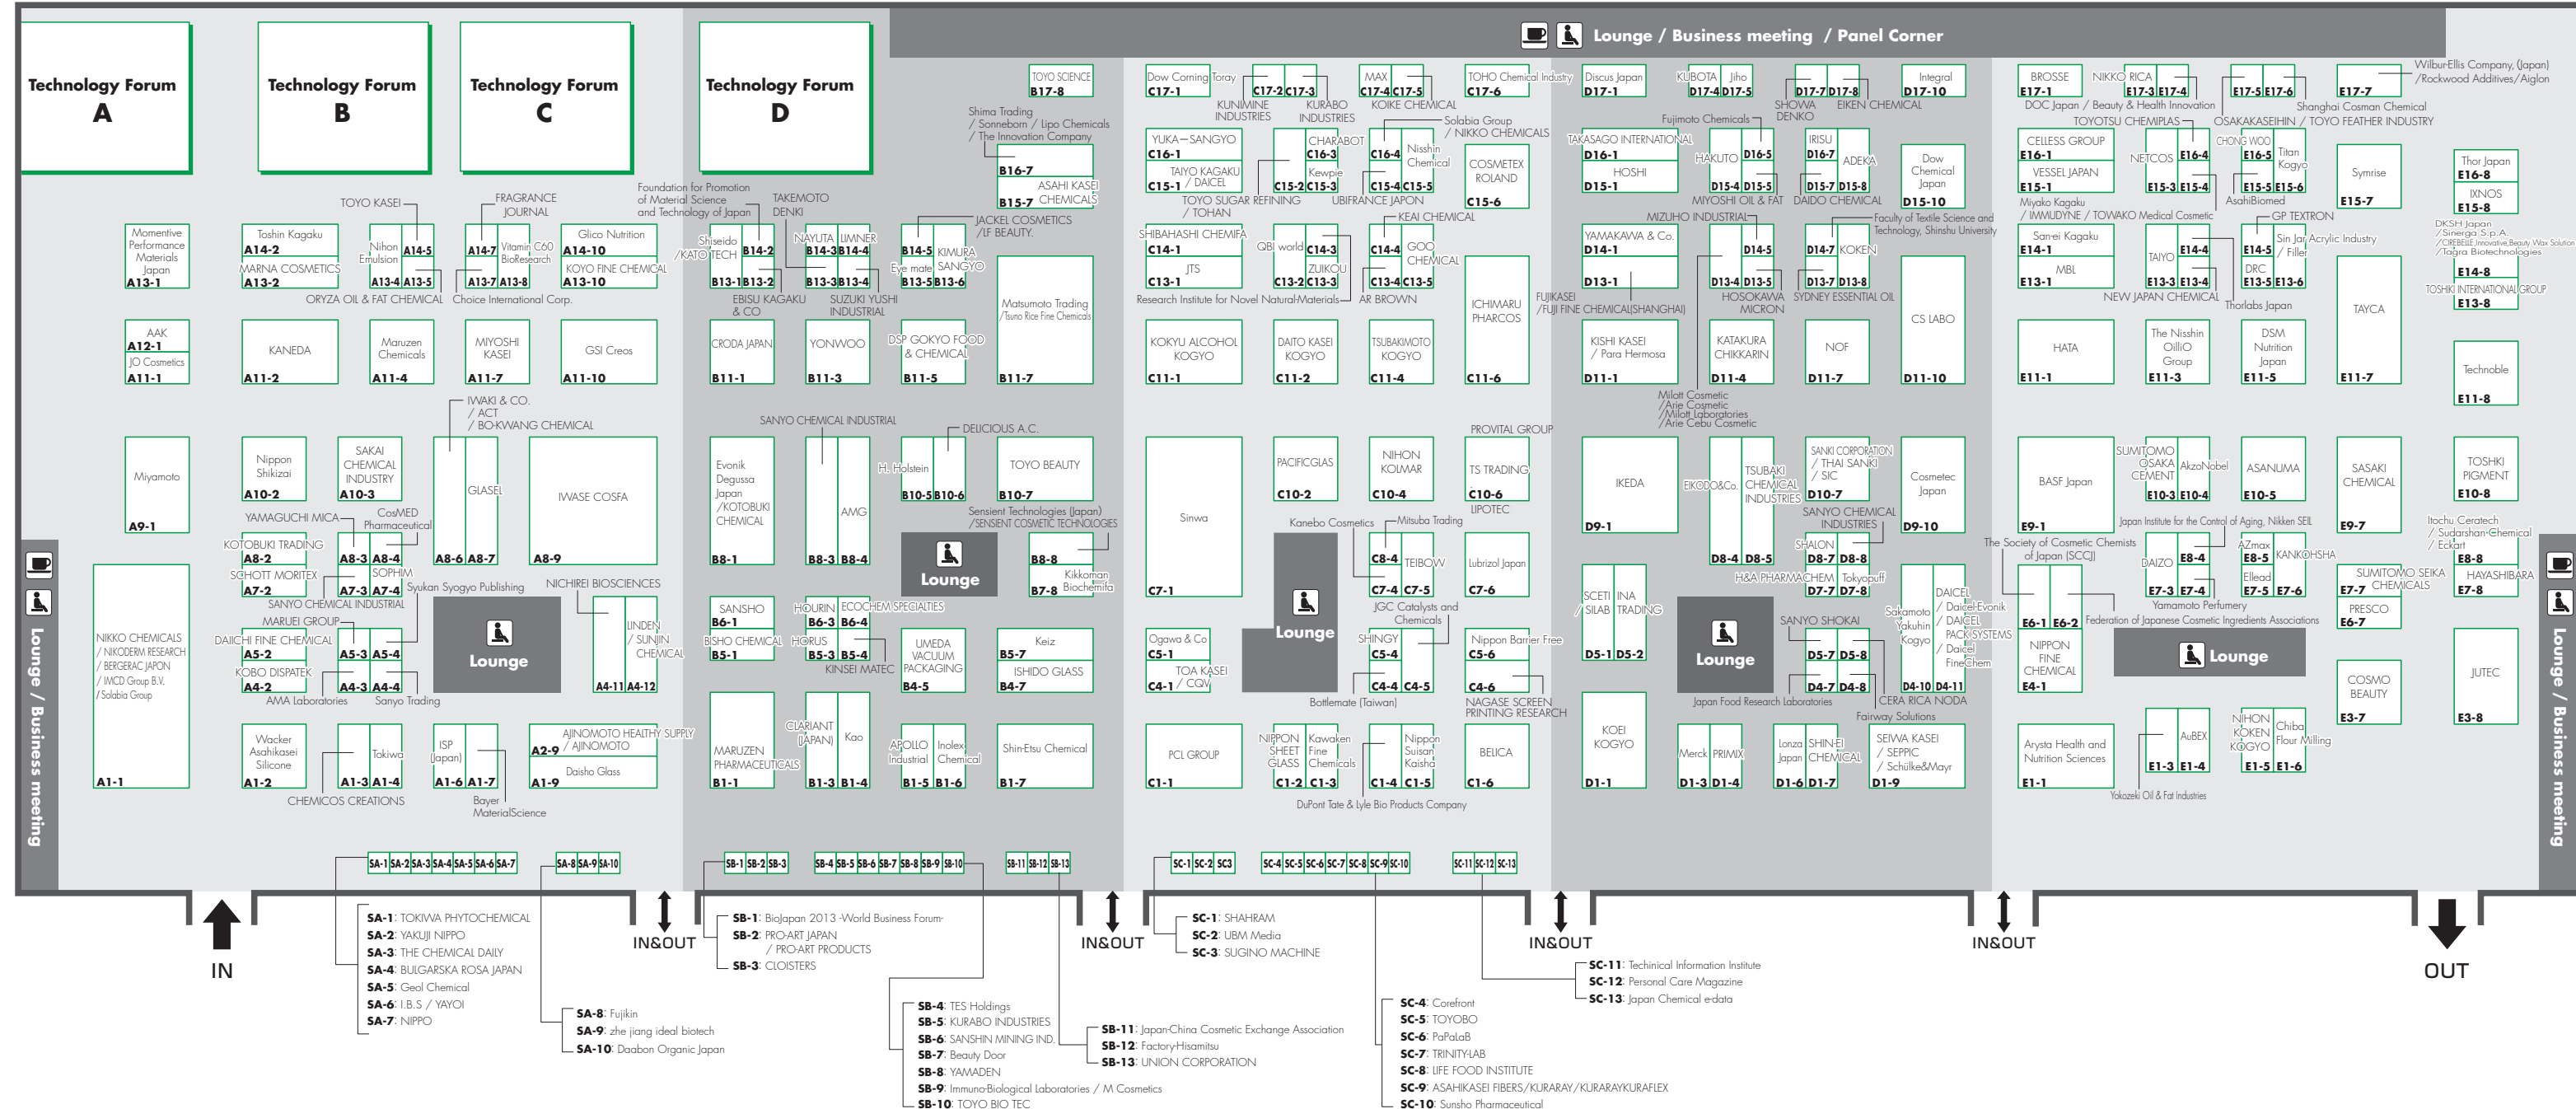

Floor Plan

CITE Japan 2013

The Worldwide New Trend

May 15 (Wed.) - 17 (Fri.), 2013
PACIFICO YOKOHAMA <Exhibition Hall A-D>

※Registration will be held on the 2nd Floor.